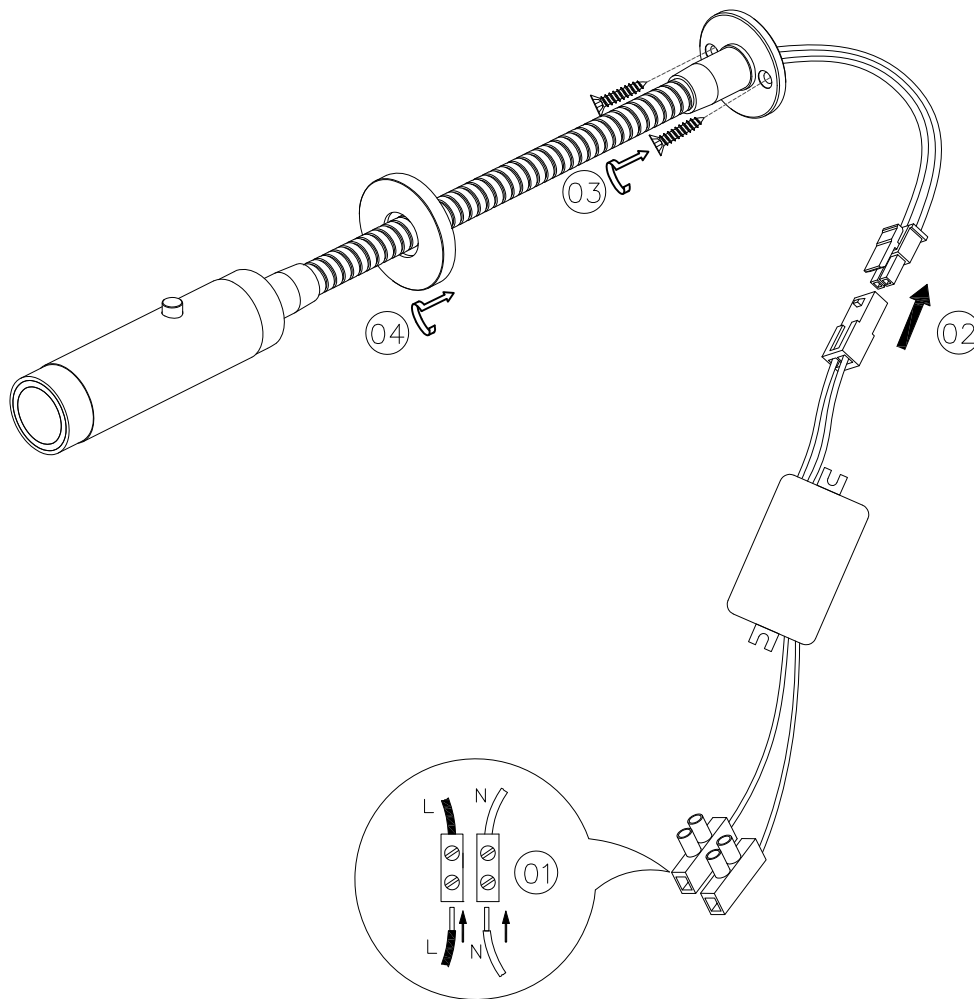

— CHELSOM —

EST. 1947

— CHELSOM —

EST. 1947

FOLLOW THE NUMBERED ASSEMBLY SEQUENCE

SLR Information

This product contains a light source of Energy Efficiency Class E Regulation 2021 No. 1095

Non-replaceable light source

Control gear replaceable by qualified person