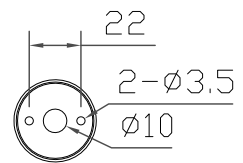

— CHELSOM —

EST. 1947

— CHELSOM —

EST. 1947

FOLLOW THE NUMBERED ASSEMBLY SEQUENCE

SLR Information

This product contains a light source of Energy Efficiency Class E Regulation 2021 No. 1095

Non-replaceable light source