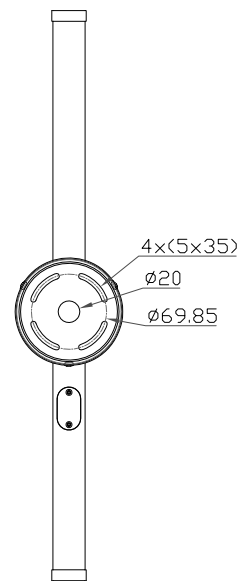

— CHELSOM —

EST. 1947

AB/24/W1/LED

Revision A

www.chelsom.co.uk

— CHELSOM —

EST. 1947

FOLLOW THE NUMBERED ASSEMBLY SEQUENCE

SLR Information

This product contains a light source of Energy Efficiency Class E Regulation 2021 No. 1095

Non-replaceable light source

Control gear replaceable by qualified person

www.chelsom.co.uk