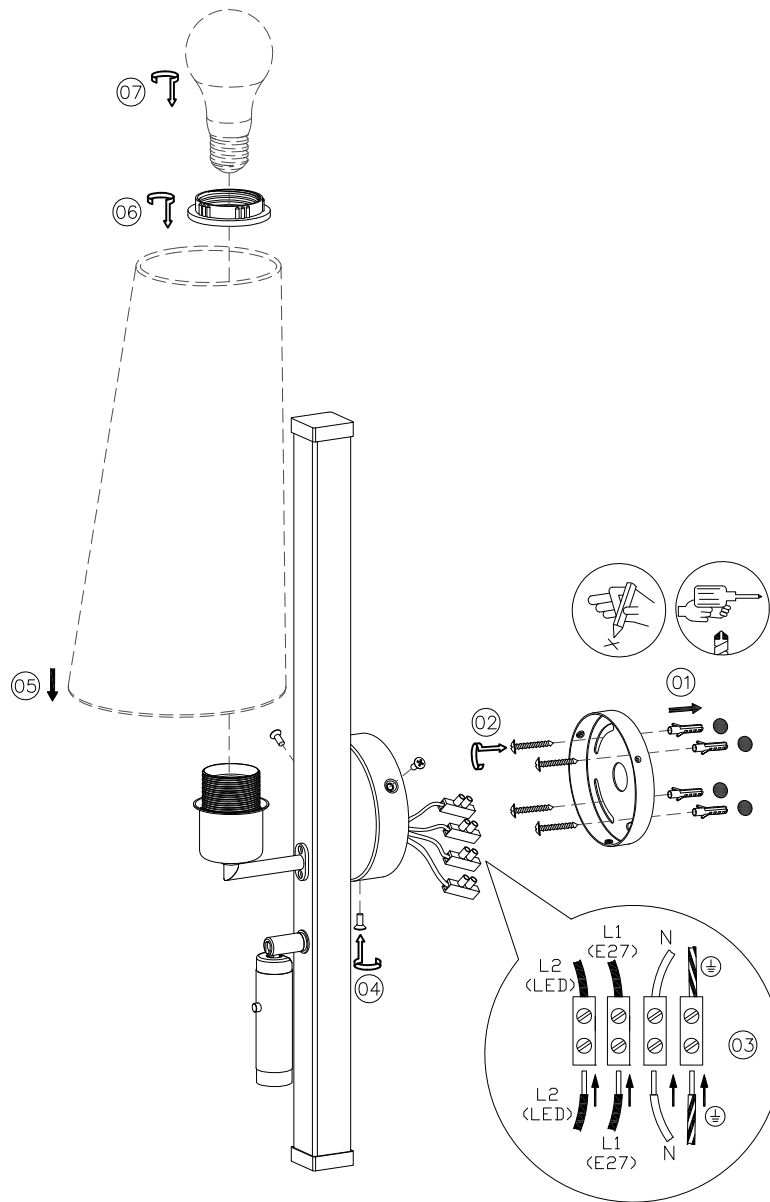

— CHELSOM —

EST. 1947

AB/24/W1/LED

Revision A

www.chelsom.co.uk

— CHELSOM —

EST. 1947

FOLLOW THE NUMBERED ASSEMBLY SEQUENCE

SLR Information

This product contains a light source of Energy Efficiency Class E Regulation 2021 No. 1095

Non-replaceable light source

Control gear replaceable by qualified person

www.chelsom.co.uk