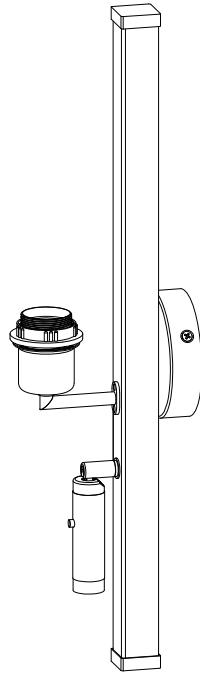

— CHELSOM —

EST. 1947

AB/24/W1/LED

Revision A

www.chelsom.co.uk

— CHELSOM —

EST. 1947

FOLLOW THE NUMBERED ASSEMBLY SEQUENCE

SLR Information

This product contains a light source of Energy Efficiency Class E Regulation 2021 No. 1095

Non-replaceable light source

Control gear replaceable by qualified person

www.chelsom.co.uk