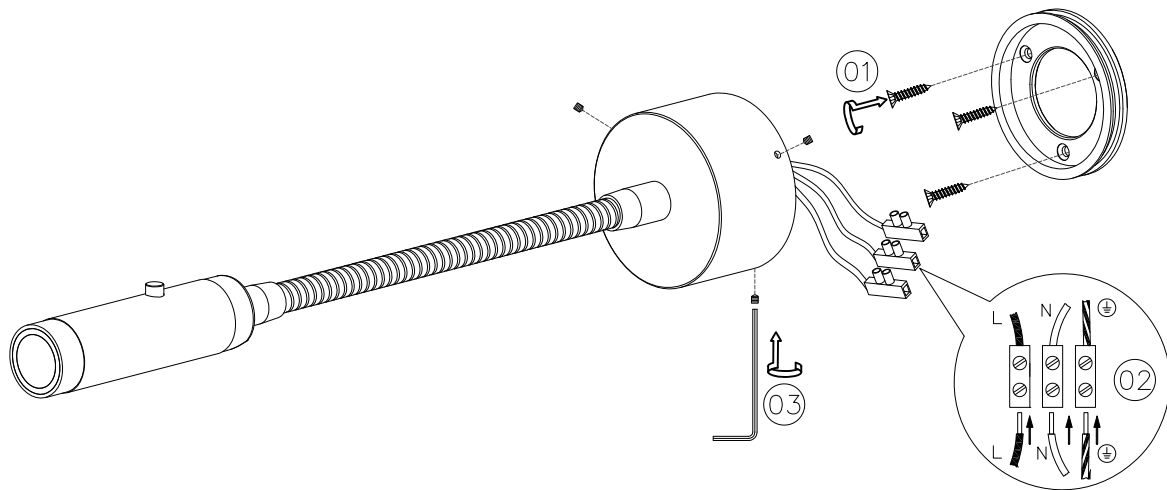

— CHELSOM —

EST. 1947

— CHELSOM —

EST. 1947

FOLLOW THE NUMBERED ASSEMBLY SEQUENCE

SLR Information

This product contains a light source
of Energy Efficiency Class E
Regulation 2021 No. 1095

Non-replaceable
light source

Control gear
replaceable by
qualified person