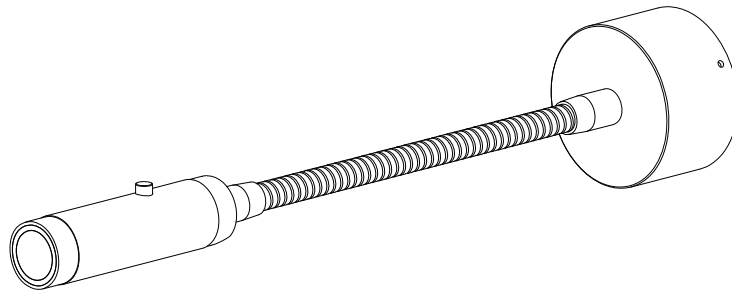

— CHELSOM —

EST. 1947

— CHELSOM —

EST. 1947

FOLLOW THE NUMBERED ASSEMBLY SEQUENCE

SLR Information

This product contains a light source
of Energy Efficiency Class E
Regulation 2021 No. 1095

Non-replaceable
light source