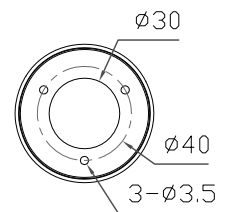

— CHELSOM —

EST. 1947

— CHELSOM —

EST. 1947

FOLLOW THE NUMBERED ASSEMBLY SEQUENCE

SLR Information

This product contains a light source
of Energy Efficiency Class E
Regulation 2021 No. 1095

Non-replaceable
light source