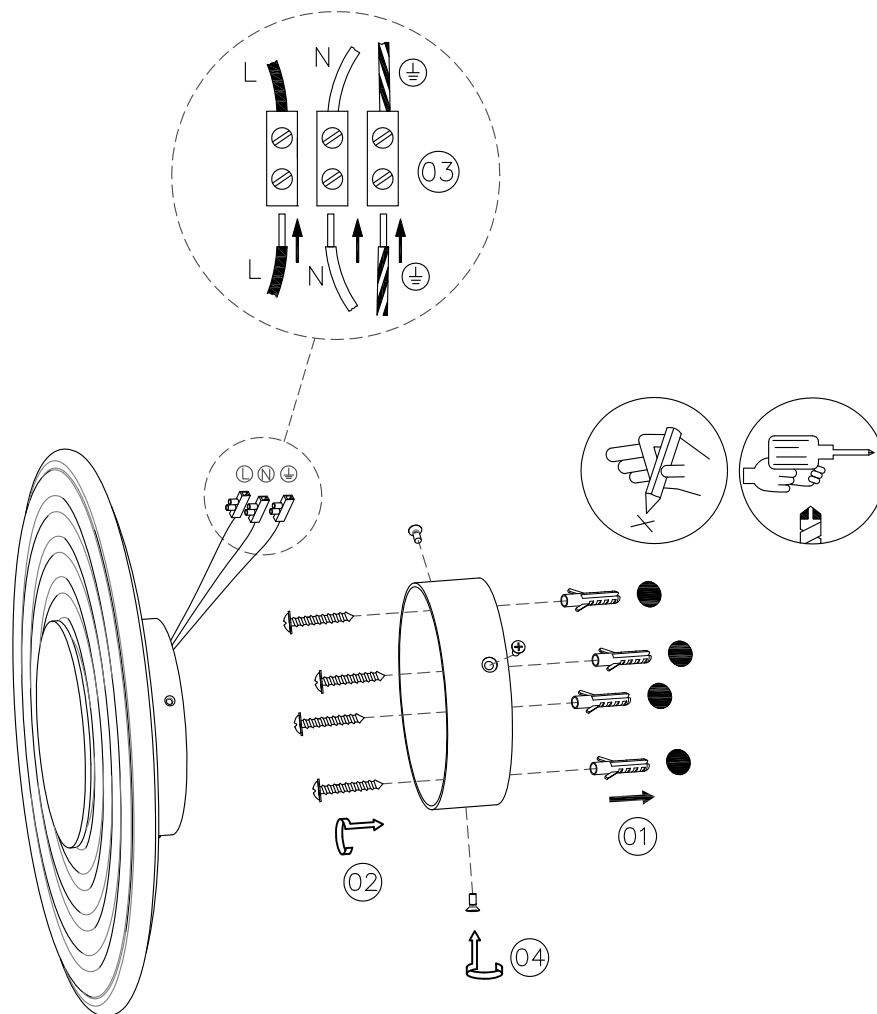

— CHELSOM —

EST. 1947

SL/11/W1

Revision A

— CHELSOM —

EST. 1947

FOLLOW THE NUMBERED ASSEMBLY SEQUENCE

SLR Information

This product contains a light source of Energy Efficiency Class E Regulation 2021 No. 1095

LED light source replaceable by qualified person

Control gear replaceable by qualified person

www.chelsom.co.uk