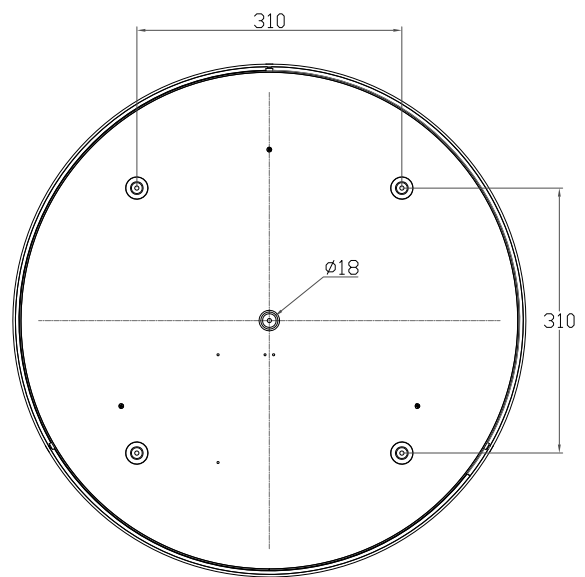

— CHELSOM —

EST. 1947

— CHELSOM —

EST. 1947

FOLLOW THE NUMBERED ASSEMBLY SEQUENCE

SLR Information

This product contains a light source of Energy Efficiency Class E Regulation 2021 No. 1095

LED light source replaceable by qualified person