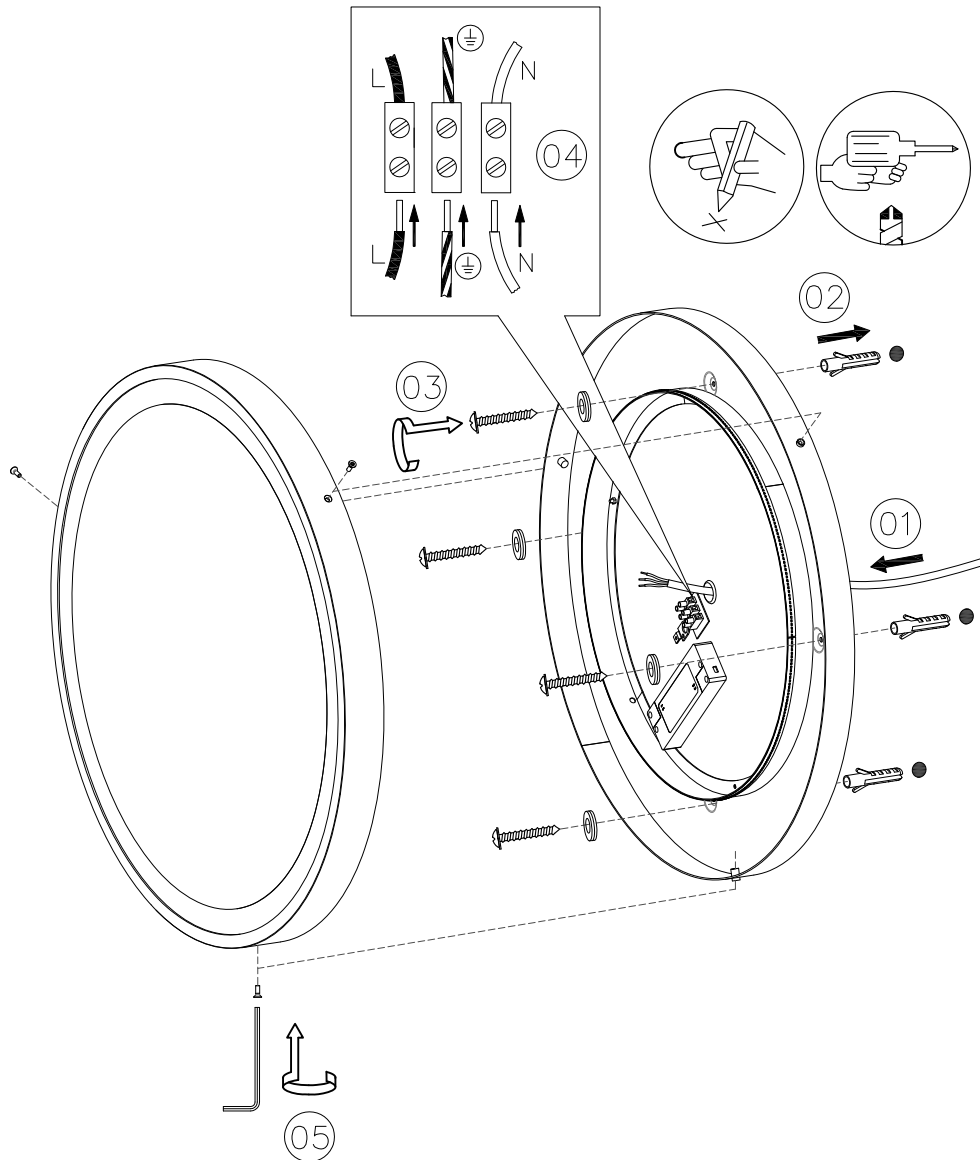

— CHELSOM —

EST. 1947

— CHELSOM —

EST. 1947

FOLLOW THE NUMBERED ASSEMBLY SEQUENCE

SLR Information

This product contains a light source of Energy Efficiency Class E Regulation 2021 No. 1095

LED light source replaceable by qualified person

Control gear replaceable by qualified person

www.chelsom.co.uk