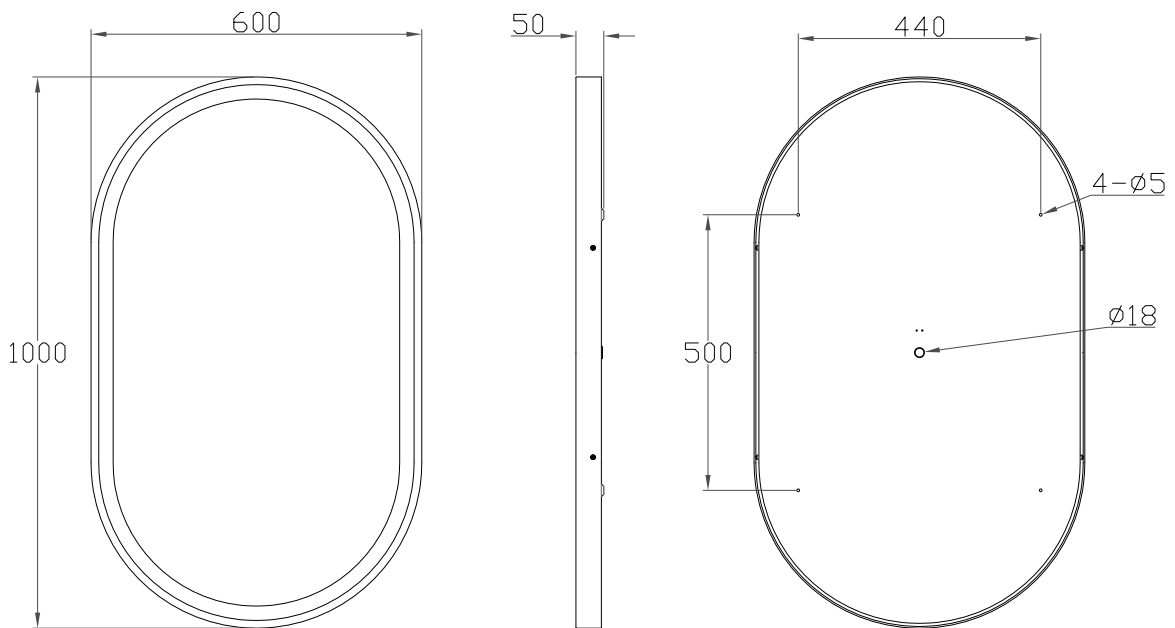

— CHELSOM —

EST. 1947

— CHELSOM —

EST. 1947

FOLLOW THE NUMBERED ASSEMBLY SEQUENCE

SLR Information

This product contains a light source of Energy Efficiency Class E Regulation 2021 No. 1095

LED light source replaceable by qualified person