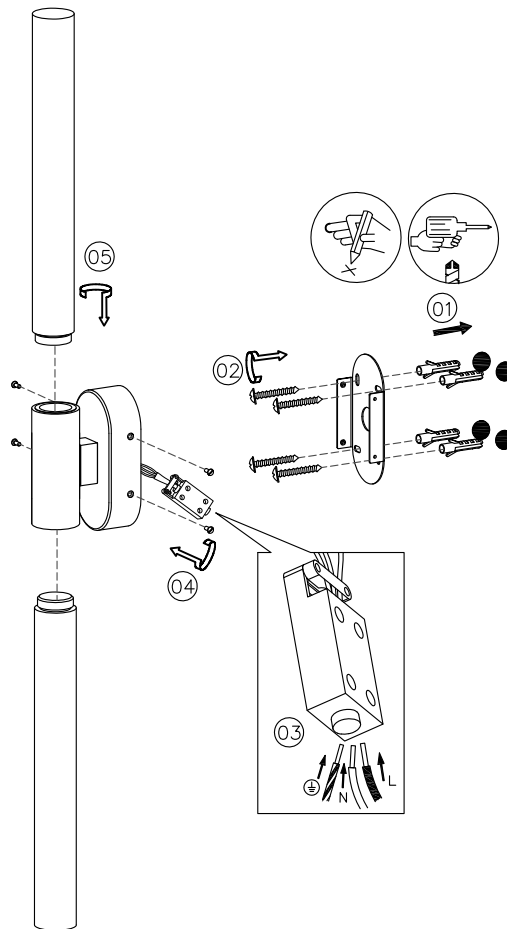

— CHELSOM —

EST. 1947

— CHELSOM —

EST. 1947

FOLLOW THE NUMBERED ASSEMBLY SEQUENCE

SLR Information

This product contains a light source of Energy Efficiency Class E Regulation 2021 No. 1095

LED light source replaceable by qualified person