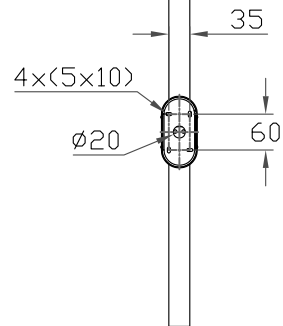

— CHELSOM —

EST. 1947

— CHELSOM —

EST. 1947

FOLLOW THE NUMBERED ASSEMBLY SEQUENCE

SLR Information

This product contains a light source of Energy Efficiency Class E Regulation 2021 No. 1095

LED light source replaceable by qualified person