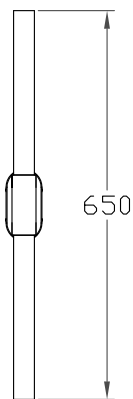

— CHELSOM —

EST. 1947

— CHELSOM —

EST. 1947

FOLLOW THE NUMBERED ASSEMBLY SEQUENCE

SLR Information

This product contains a light source of Energy Efficiency Class E Regulation 2021 No. 1095

LED light source replaceable by qualified person