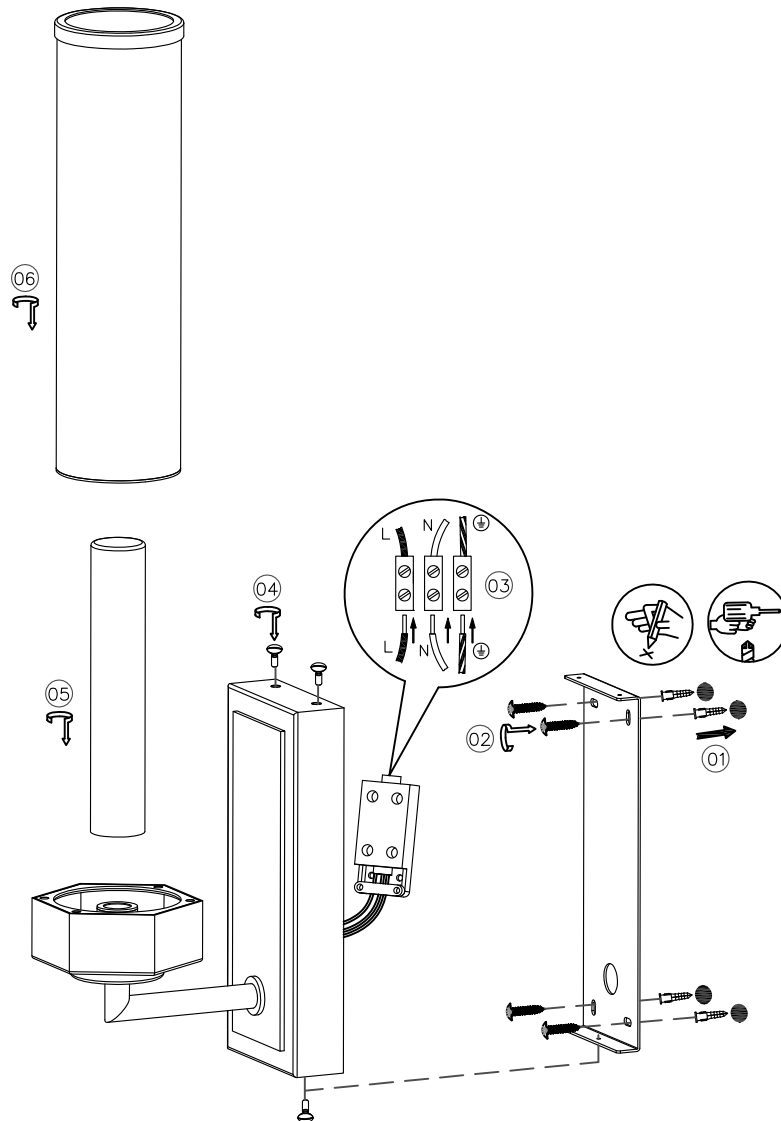

— CHELSOM —

EST. 1947

— CHELSOM —

EST. 1947

FOLLOW THE NUMBERED ASSEMBLY SEQUENCE

SLR Information

This product contains a light source of Energy Efficiency Class E Regulation 2021 No. 1095

LED light source replaceable by qualified person

Control gear replaceable by qualified person

www.chelsom.co.uk