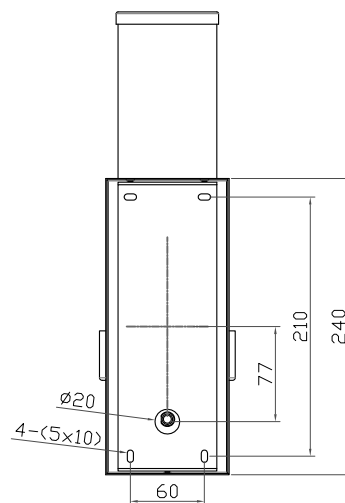

— CHELSOM —

EST. 1947

— CHELSOM —

EST. 1947

FOLLOW THE NUMBERED ASSEMBLY SEQUENCE

SLR Information

This product contains a light source of Energy Efficiency Class E Regulation 2021 No. 1095

LED light source replaceable by qualified person