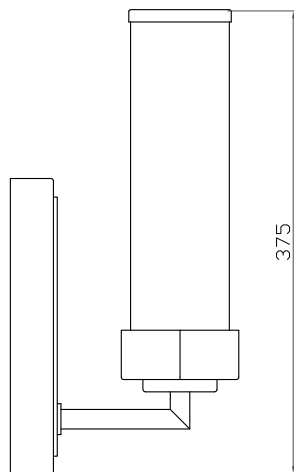

— CHELSOM —

EST. 1947

— CHELSOM —

EST. 1947

FOLLOW THE NUMBERED ASSEMBLY SEQUENCE

SLR Information

This product contains a light source of Energy Efficiency Class E Regulation 2021 No. 1095

LED light source replaceable by qualified person