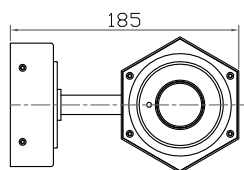

— CHELSOM —

EST. 1947

— CHELSOM —

EST. 1947

FOLLOW THE NUMBERED ASSEMBLY SEQUENCE

SLR Information

This product contains a light source of Energy Efficiency Class E Regulation 2021 No. 1095

LED light source replaceable by qualified person