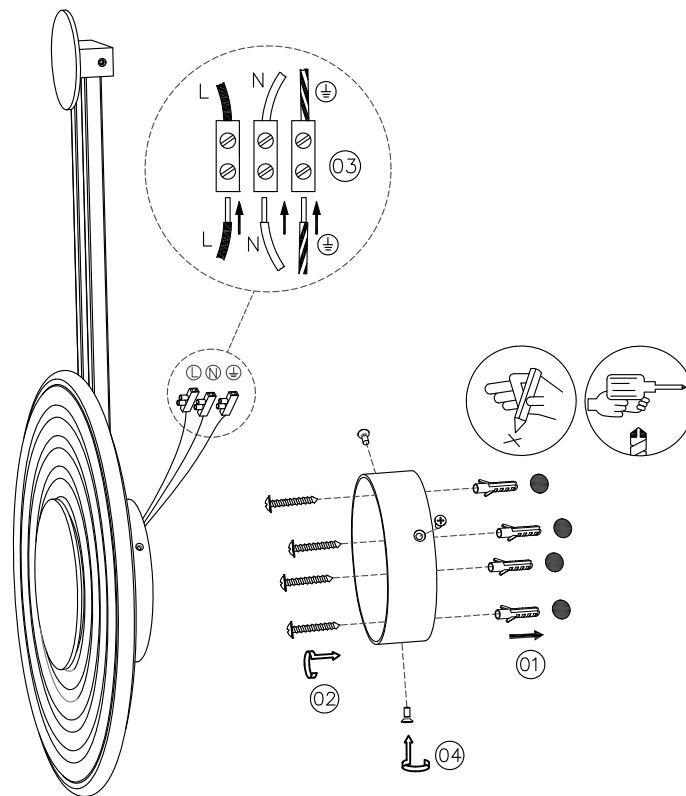

— CHELSOM —

EST. 1947

SL/12/W1

Revision A

— CHELSOM —

EST. 1947

FOLLOW THE NUMBERED ASSEMBLY SEQUENCE

SLR Information

This product contains a light source
of Energy Efficiency Class E
Regulation 2021 No. 1095

LED light source
replaceable by
qualified person

Control gear
replaceable by
qualified person

www.chelsom.co.uk