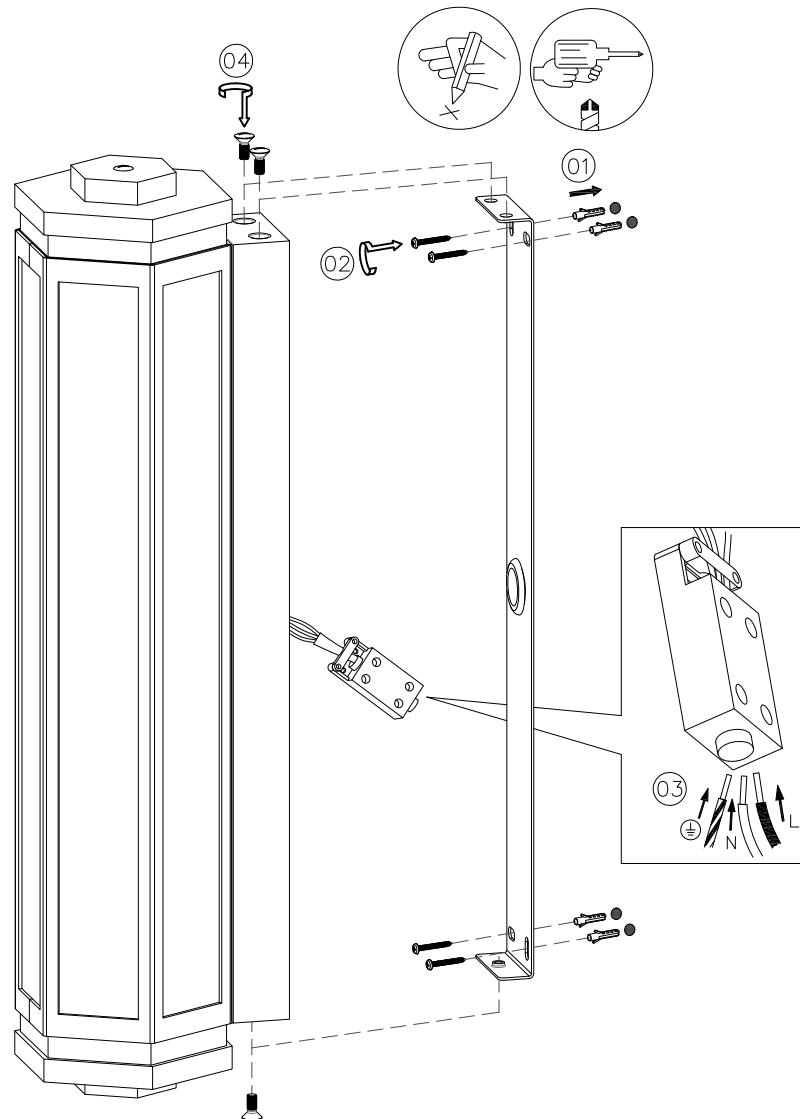

— CHELSOM —

EST. 1947

— CHELSOM —

EST. 1947

FOLLOW THE NUMBERED ASSEMBLY SEQUENCE

SLR Information

This product contains a light source
of Energy Efficiency Class E
Regulation 2021 No. 1095

LED light source
replaceable by
qualified person