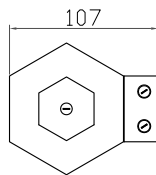

— CHELSOM —

EST. 1947

— CHELSOM —

EST. 1947

FOLLOW THE NUMBERED ASSEMBLY SEQUENCE

SLR Information

This product contains a light source
of Energy Efficiency Class E
Regulation 2021 No. 1095

LED light source
replaceable by
qualified person