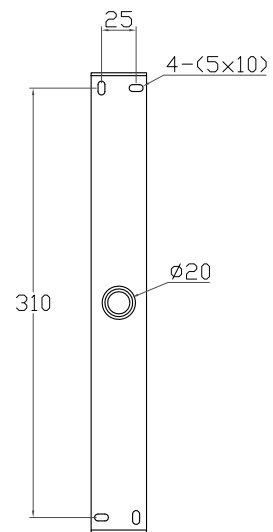

— CHELSOM —

EST. 1947

— CHELSOM —

EST. 1947

FOLLOW THE NUMBERED ASSEMBLY SEQUENCE

SLR Information

This product contains a light source
of Energy Efficiency Class E
Regulation 2021 No. 1095

LED light source
replaceable by
qualified person