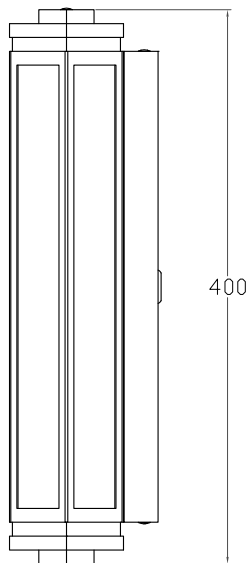

— CHELSOM —

EST. 1947

— CHELSOM —

EST. 1947

FOLLOW THE NUMBERED ASSEMBLY SEQUENCE

SLR Information

This product contains a light source
of Energy Efficiency Class E
Regulation 2021 No. 1095

LED light source
replaceable by
qualified person