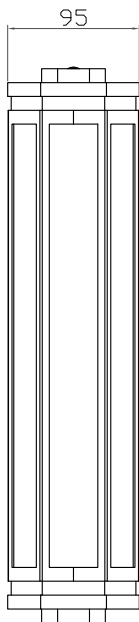

— CHELSOM —

EST. 1947

— CHELSOM —

EST. 1947

FOLLOW THE NUMBERED ASSEMBLY SEQUENCE

SLR Information

This product contains a light source
of Energy Efficiency Class E
Regulation 2021 No. 1095

LED light source
replaceable by
qualified person